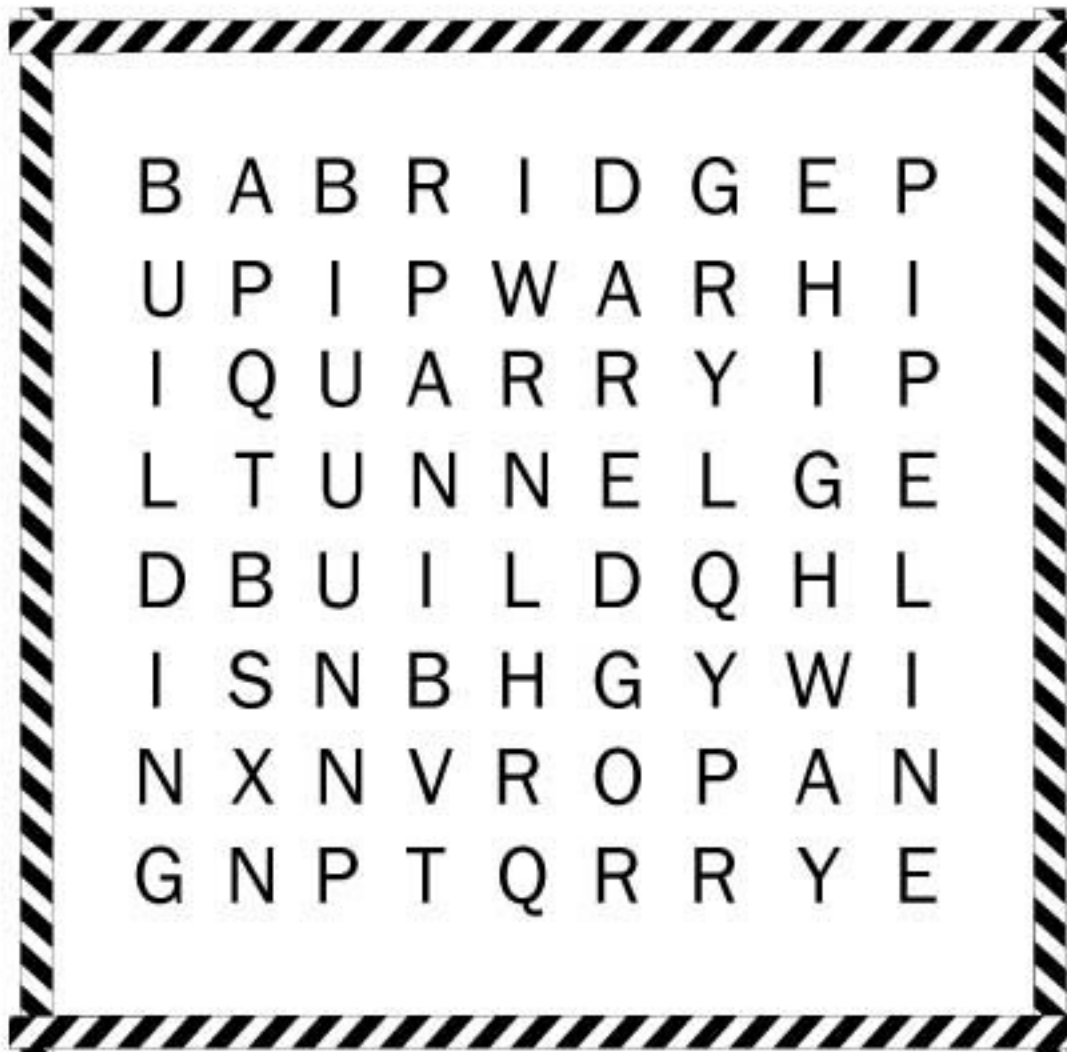

Construction Site Jumble

Print out and have fun!

WRDFND_001

Cody and his Crew love to work on new construction projects. Find the projects listed below in the jumble of letters above.

TUNNEL

BRIDGE

PIPELINE